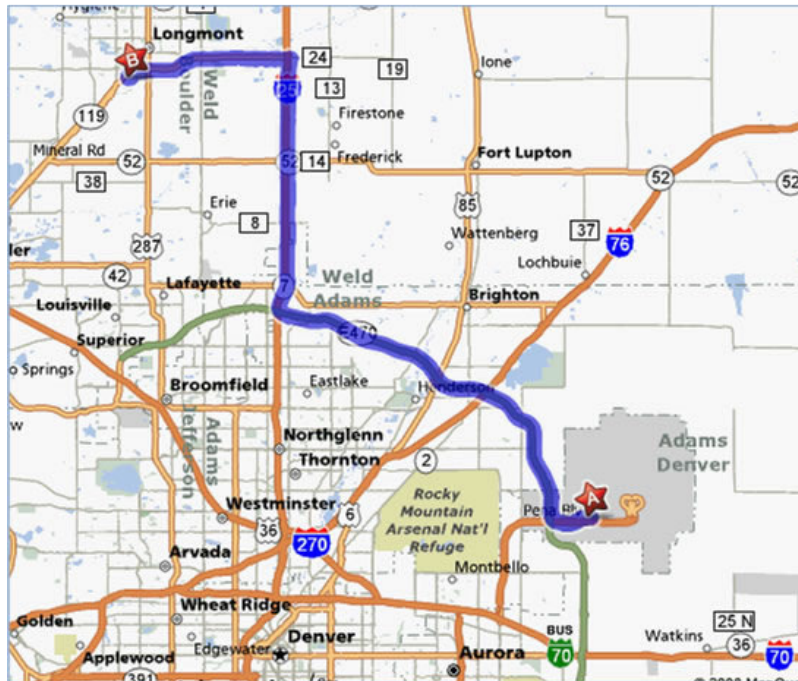

## Maps to our Facility From Denver International Airport (About 45-50 Minutes)

Directions from Denver Airport to FCI		
	1: Start out going WEST on E 78TH AVE toward TIBET ST.	0.7 mi
	2: Merge onto PENA BLVD toward AIRPORT EXIT.	0.7 mi
	3: Take the E-470 TOLLWAY N exit, EXIT 6B, toward BOULDER/ FORT COLLINS.	0.9 mi
	4: Merge onto E 470 N (Portions toll).	17.5 mi
	5: Merge onto I-25 N/ US-87 N via EXIT 47 toward FT COLLINS.	12.6 mi
	6: Take the CO-119 W exit, EXIT 240, toward LONGMONT.	0.3 mi
	7: Turn LEFT onto CO-119/ CR-24. Continue to follow CO-119 S.	7.9 mi
	8: Turn SLIGHT LEFT onto S SUNSET ST.	0.1 mi
	9: Turn LEFT onto KANSAS AVE.	0.2 mi
	10: End at 1500 Kansas Ave Ste 2d Longmont, CO 80501-6500	

#### Local Hotels: